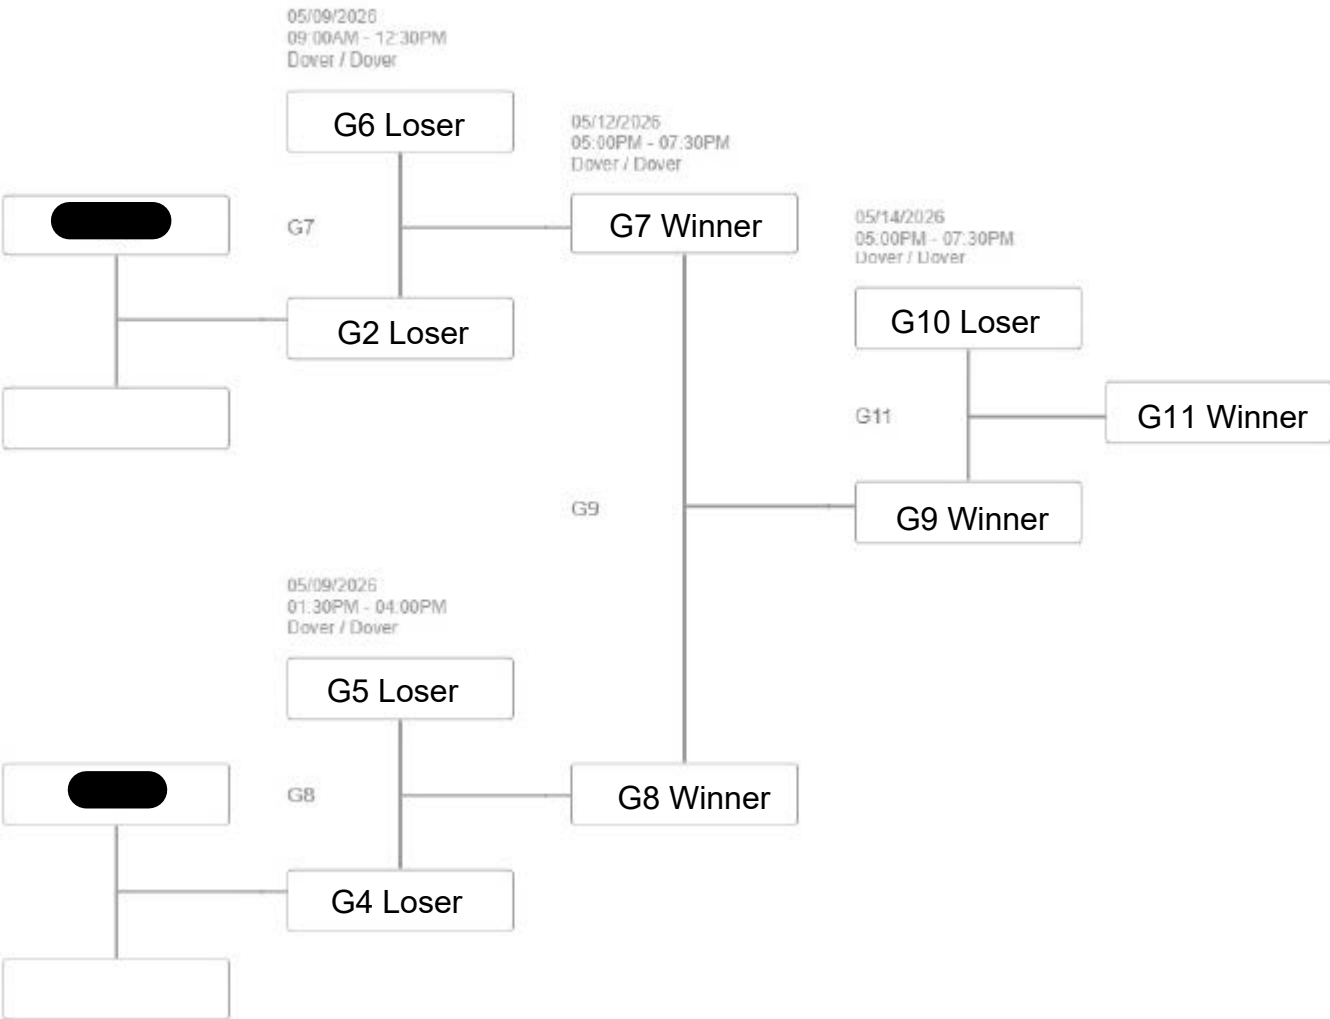

# Double Elimination Winners Bracket

# Double Elimination Consolation Bracket

<b>Order</b>	<b>Round</b>	<b>Away Team</b>	<b>Home Team</b>	<b>Date</b>	<b>Start Time</b>	<b>Location</b>
<b>G1</b>	1	Bye	1 Seed			
<b>G2</b>	1	5 Seed	4 Seed	05/04/2026	5:00pm	Dover
<b>G3</b>	1	Bye	2 Seed			
<b>G4</b>	1	6 Seed	3 Seed	05/05/2026	5:00pm	Dover
<b>G5</b>	2	G2 Winner	1 Seed	05/06/2026	5:00pm	Dover
<b>G6</b>	2	G4 Winner	2 Seed	05/07/2026	5:00pm	Dover
<b>G7</b>	2	G2 Loser	G6 Loser	05/09/2026	9:00am	Dover
<b>G8</b>	2	G4 Loser	G5 Loser	05/09/2026	1:30pm	Dover
<b>G9</b>	3	G8 Winner	G7 Winner	05/12/2026	5:00pm	Dover
<b>G10</b>	3	G6 Winner	G5 Winner	05/11/2026	5:00pm	Dover
<b>G11</b>	4	G9 Winner	G10 Loser	05/14/2026	5:00pm	Dover
<b>G12</b>	4	G11 Winner	G10 Winner	05/16/2026	1:15pm	Fiore Field 2