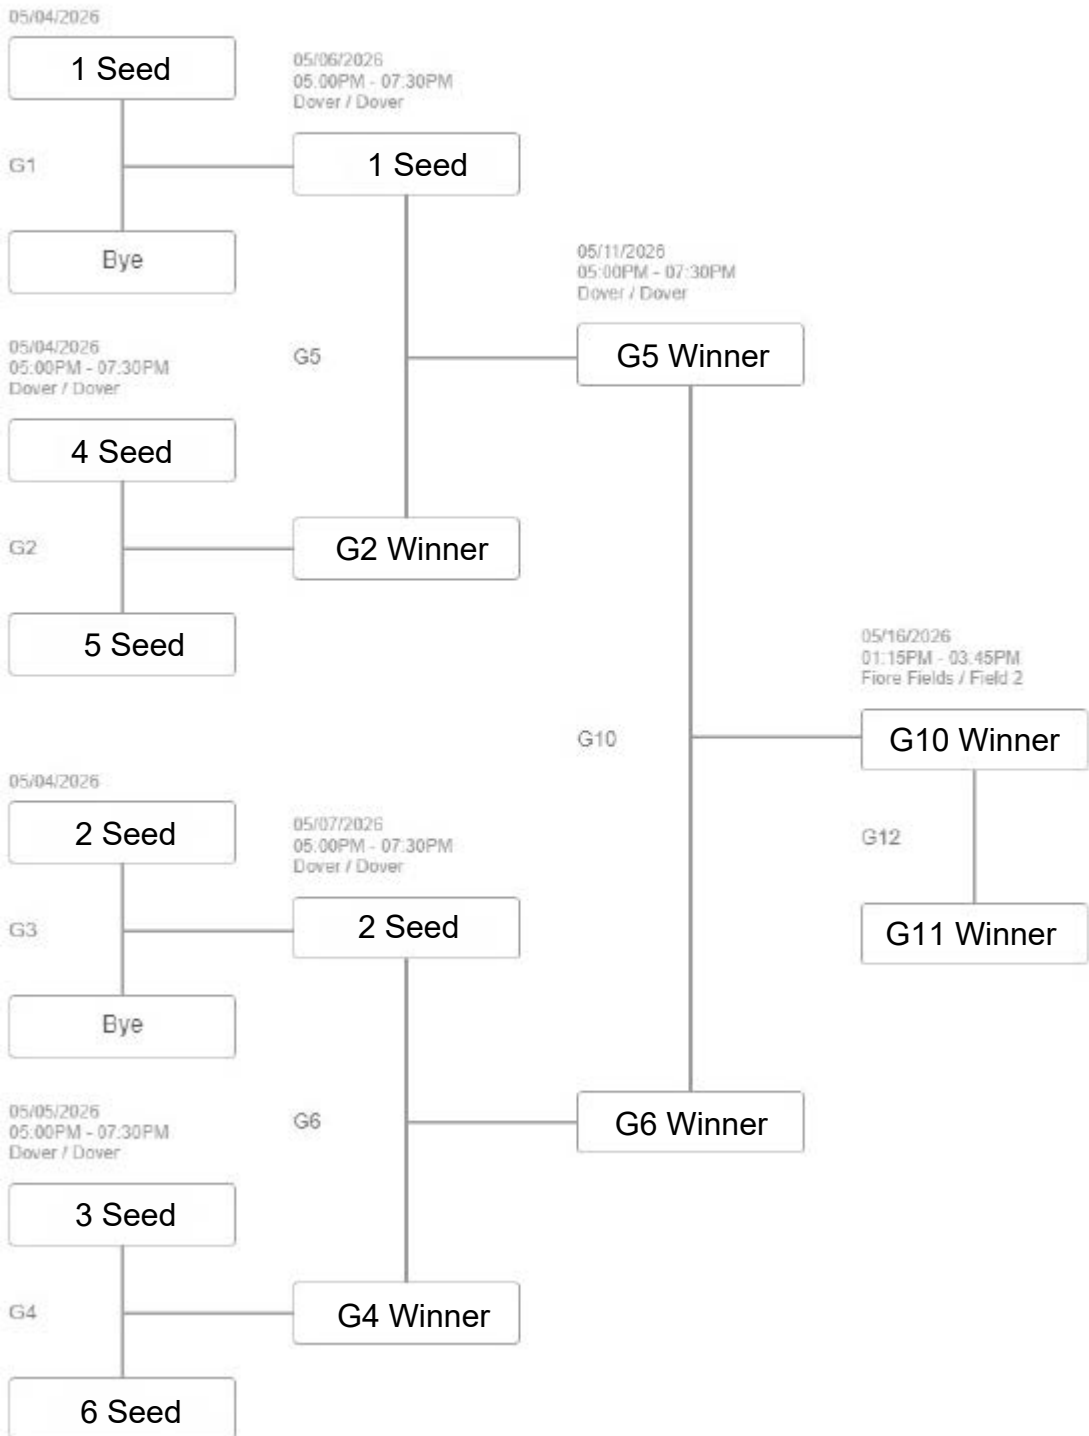

# Double Elimination Winners Bracket

# Double Elimination Consolation Bracket

<b>Order</b>	<b>Round</b>	<b>Away Team</b>	<b>Home Team</b>	<b>Date</b>	<b>Start Time</b>	<b>Location</b>
<b>G1</b>	1	Bye	1 Seed			
<b>G2</b>	1	5 Seed	4 Seed	05/04/2026	5:00pm	Dover
<b>G3</b>	1	Bye	2 Seed			
<b>G4</b>	1	6 Seed	3 Seed	05/05/2026	5:00pm	Dover
<b>G5</b>	2	G2 Winner	1 Seed	05/06/2026	5:00pm	Dover
<b>G6</b>	2	G4 Winner	2 Seed	05/07/2026	5:00pm	Dover
<b>G7</b>	2	G2 Loser	G6 Loser	05/09/2026	9:00am	Dover
<b>G8</b>	2	G4 Loser	G5 Loser	05/09/2026	1:30pm	Dover
<b>G9</b>	3	G8 Winner	G7 Winner	05/12/2026	5:00pm	Dover
<b>G10</b>	3	G6 Winner	G5 Winner	05/11/2026	5:00pm	Dover
<b>G11</b>	4	G9 Winner	G10 Loser	05/14/2026	5:00pm	Dover
<b>G12</b>	4	G11 Winner	G10 Winner	05/16/2026	1:15pm	Fiore Field 2